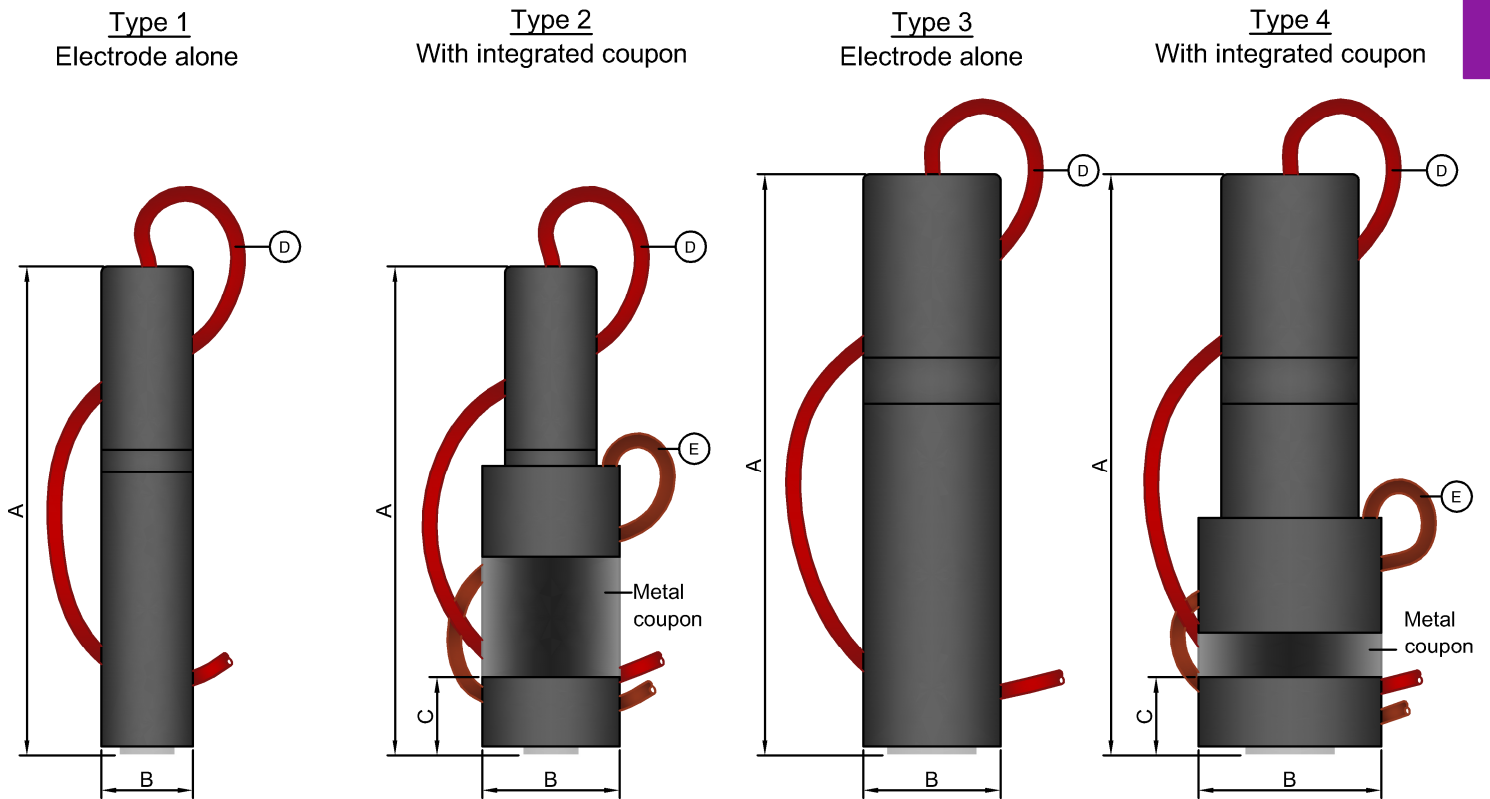

ELECTRODE

Definition

Gelified electrode Cu/CuSO₄

Tolerance -20/+20mV (compared to the calomel electrode)

Type	Size			Cable D	Cable metal coupon E	Weight	Warranty
	A	B	C				
1	214mm	40mm	34mm	Red rigid cable 6mm ²	-	-	5 years
2		60mm			Brown rigid cable 2.5mm ²	-	
3	254mm	80mm			-	-	10 years
4		80mm			Brown rigid cable 2.5mm ²	-	

Type	Reference	Outside diameter			Metal coupon				
		Ø40mm	Ø60mm	Ø80mm	5cm ²	10cm ²	25cm ²	50cm ²	100cm ²
1	08-210-00	●							
	08-212-00		●			●			
2	08-213-00		●				●		
	08-214-00		●					●	
	08-215-00		●						●
3	08-410-00		●						
4	08-413-00			●			●		
	08-414-00			●				●	
	08-415-00			●					●